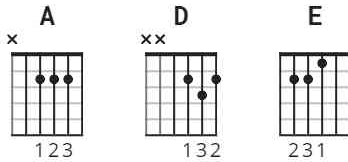

# When I Die Just Let Me Go To Texas chords by Ed Bruce

Tuning: E A D G B E

## CHORDS

Song Artist: Ed Bruce

Song Name: When I Die, Just Let Me Go To Texas

Tuning: E Standard (EADGBE)

A D  
When I die I may not go to heaven  
A E A  
I don't know if they let cowboys in  
A D  
If they don't just let me go to Texas  
A E A  
'Cause Texas is as close as I've been

A D  
New York couldn't hold my attention  
A E A  
Detroit City couldn't sing my song  
A  
If tomorrow finds me busted flat in  
D  
Dallas  
A E  
I won't care 'cause at least I'll know  
A  
I'm home

A E  
My body's here but my soul's in San  
A  
Antone

A D  
When I die I may not go to heaven  
A E A  
I don't know if they let cowboys in  
A D  
If they don't just let me go to Texas  
A E A  
'Cause Texas is as close as I've been